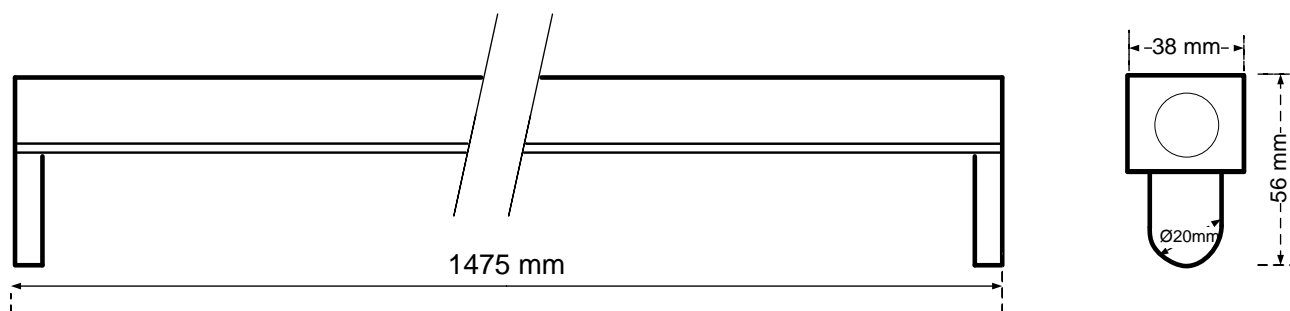

Dimensional Drawing

ELMASCO INDUSTRIES S.A.

Head Office : 44 K. Palama, 14343 N. Chalkidona, Athens, Greece
Production Plant : Ag. Adrianos, 21100 Nafplio, Greece
Email: elmasco@elmasco.eu

Tel : +30 210 2583100
Fax: +30 210 2583107